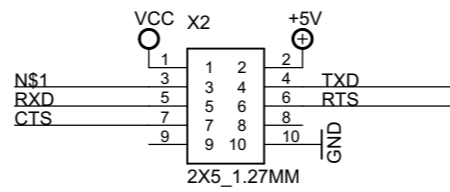

OSHW  
LOGO

Gadgeteer RS232  
GHI Electronics, LLC

RS232
12/28/2011 8:37:25 AM
Sheet: 1/1